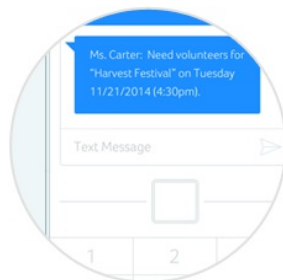

... or join using text messaging instead

Text **@S5GJQA** to 1-858-BLOOMZ1 (1-858-256-6691) to receive 1-way text messages from your teacher

Need help? Go to support.bloomz.com or email us at support@bloomz.com