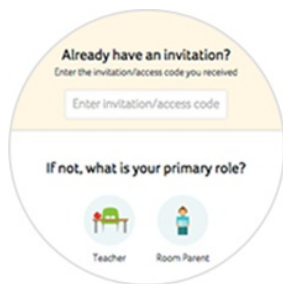

Please join Mrs. Himaka class on Bloomz!

Bloomz is a new app that works both on your smartphone as well as on your computer. You will receive quick updates and photos of class activities, be able to access our class calendar, and more. All in a private and secure environment.

New Bloomz Parent

1. Download the "Bloomz" app from the AppStore/PlayStore and click on "Enter Code". If browser, go to bloomz.com and click on "Join Bloomz" followed by "Enter Code"
2. In the text box, enter **S5GJQA**
3. Create your account